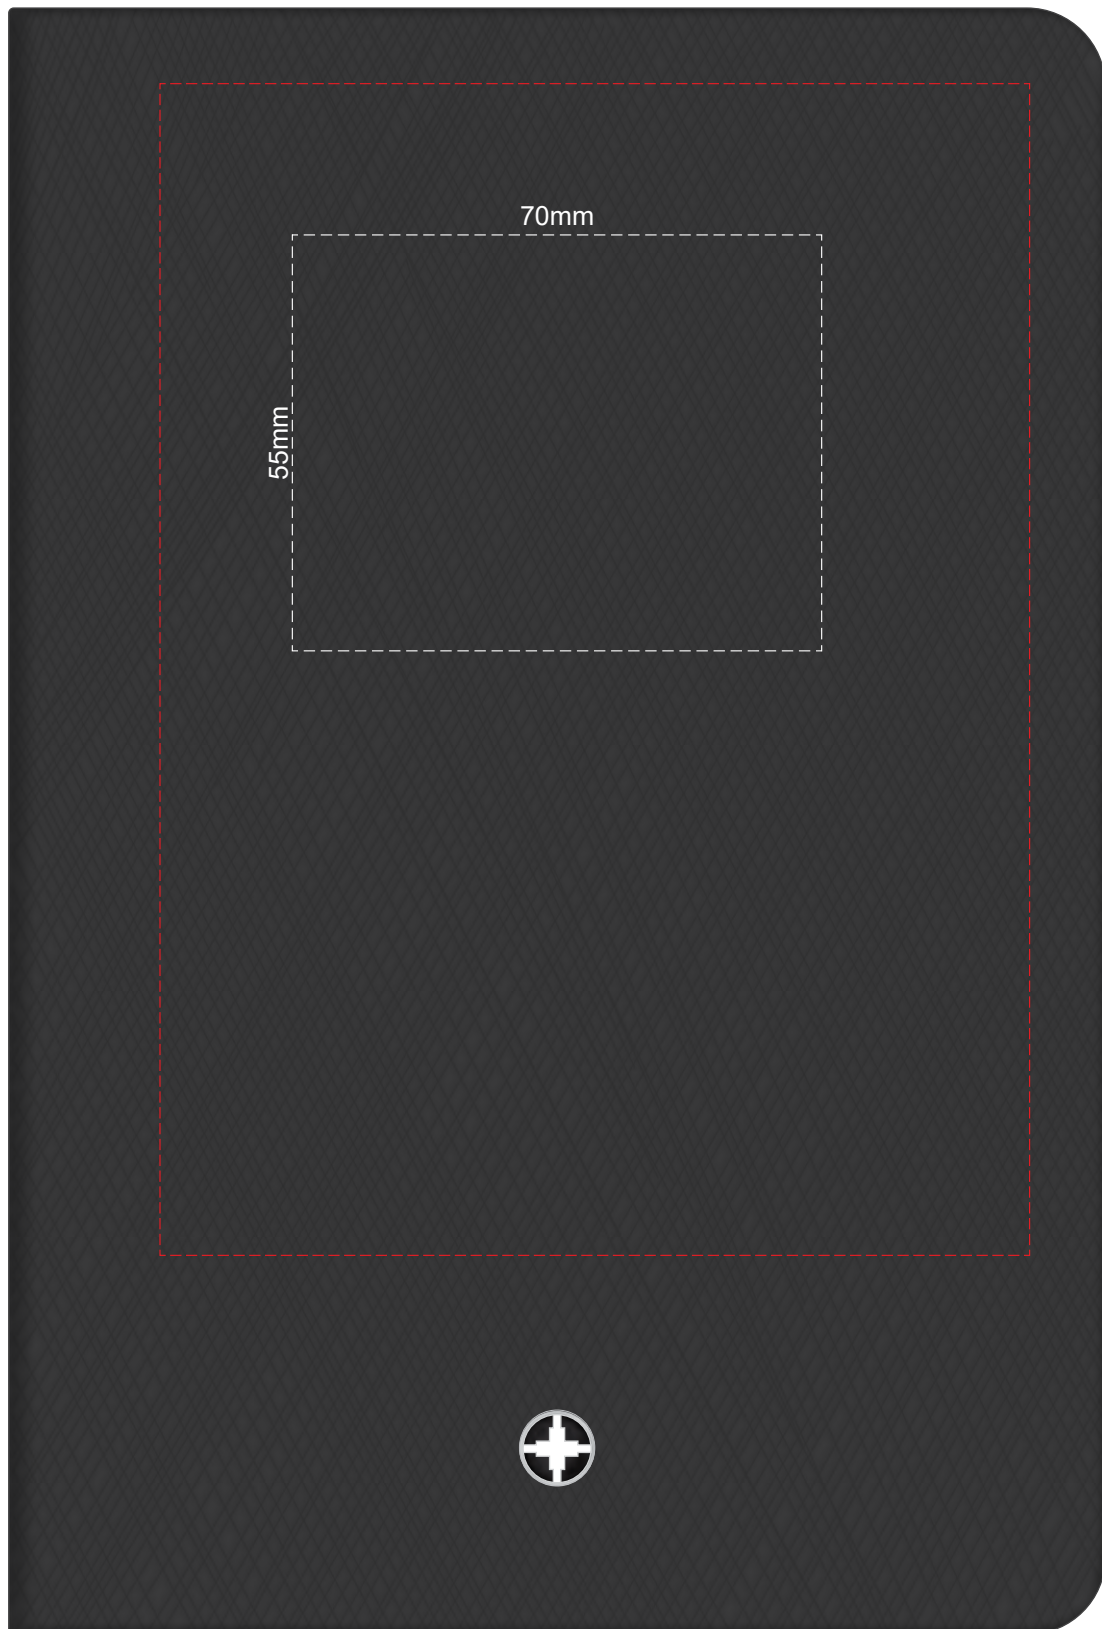

100% of Actual Size  
Debossing  
Debossing XL

Print area 115 x 90mm is moveable within the XL deboss area and can rotate to suit.

100% of Actual Size  
Debossing (back)  
Debossing XL (back)

100% of Actual Size  
Foil Printing Front Cover  
FRONT ONLY

Please note: Print area 70mm x 55mm is **moveable within the red dotted area**, the print area cannot be rotated.  
The printing will inherit the texture of the substrate which may affect the legibility of small text or appearance of fine detail.

-  Copper Foil Print Colour
-  Silver Foil Print Colour
-  Gold Foil Print Colour