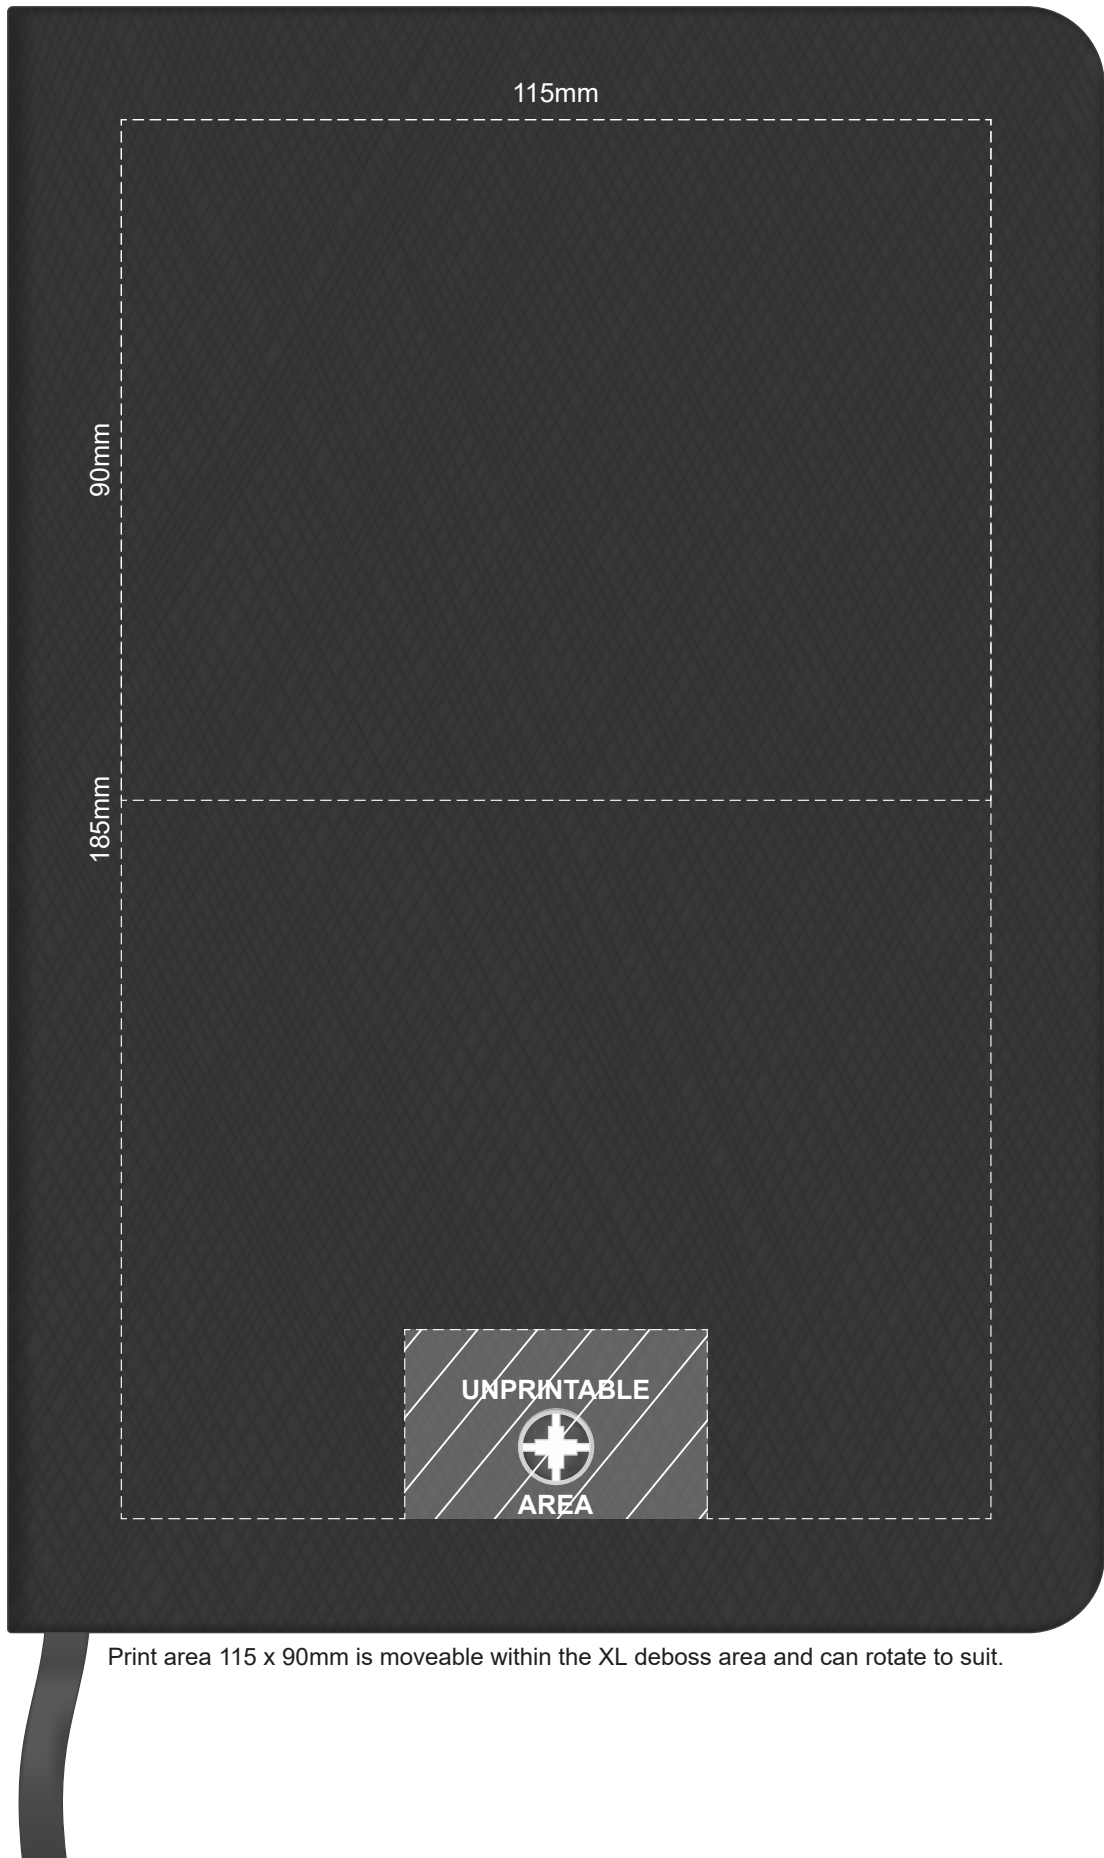

100% of Actual Size  
Debossing  
Debossing XL

Print area 115 x 90mm is moveable within the XL deboss area and can rotate to suit.

100% of Actual Size  
Debossing (back)  
Debossing XL (back)

100% of Actual Size  
Foil Printing Front Cover  
FRONT ONLY

Please note: Print area 70mm x 55mm is **moveable within the red dotted area**, the print area cannot be rotated.  
The printing will inherit the texture of the substrate which may affect the legibility of small text or appearance of fine detail.

-  Copper Foil Print Colour
-  Silver Foil Print Colour
-  Gold Foil Print Colour