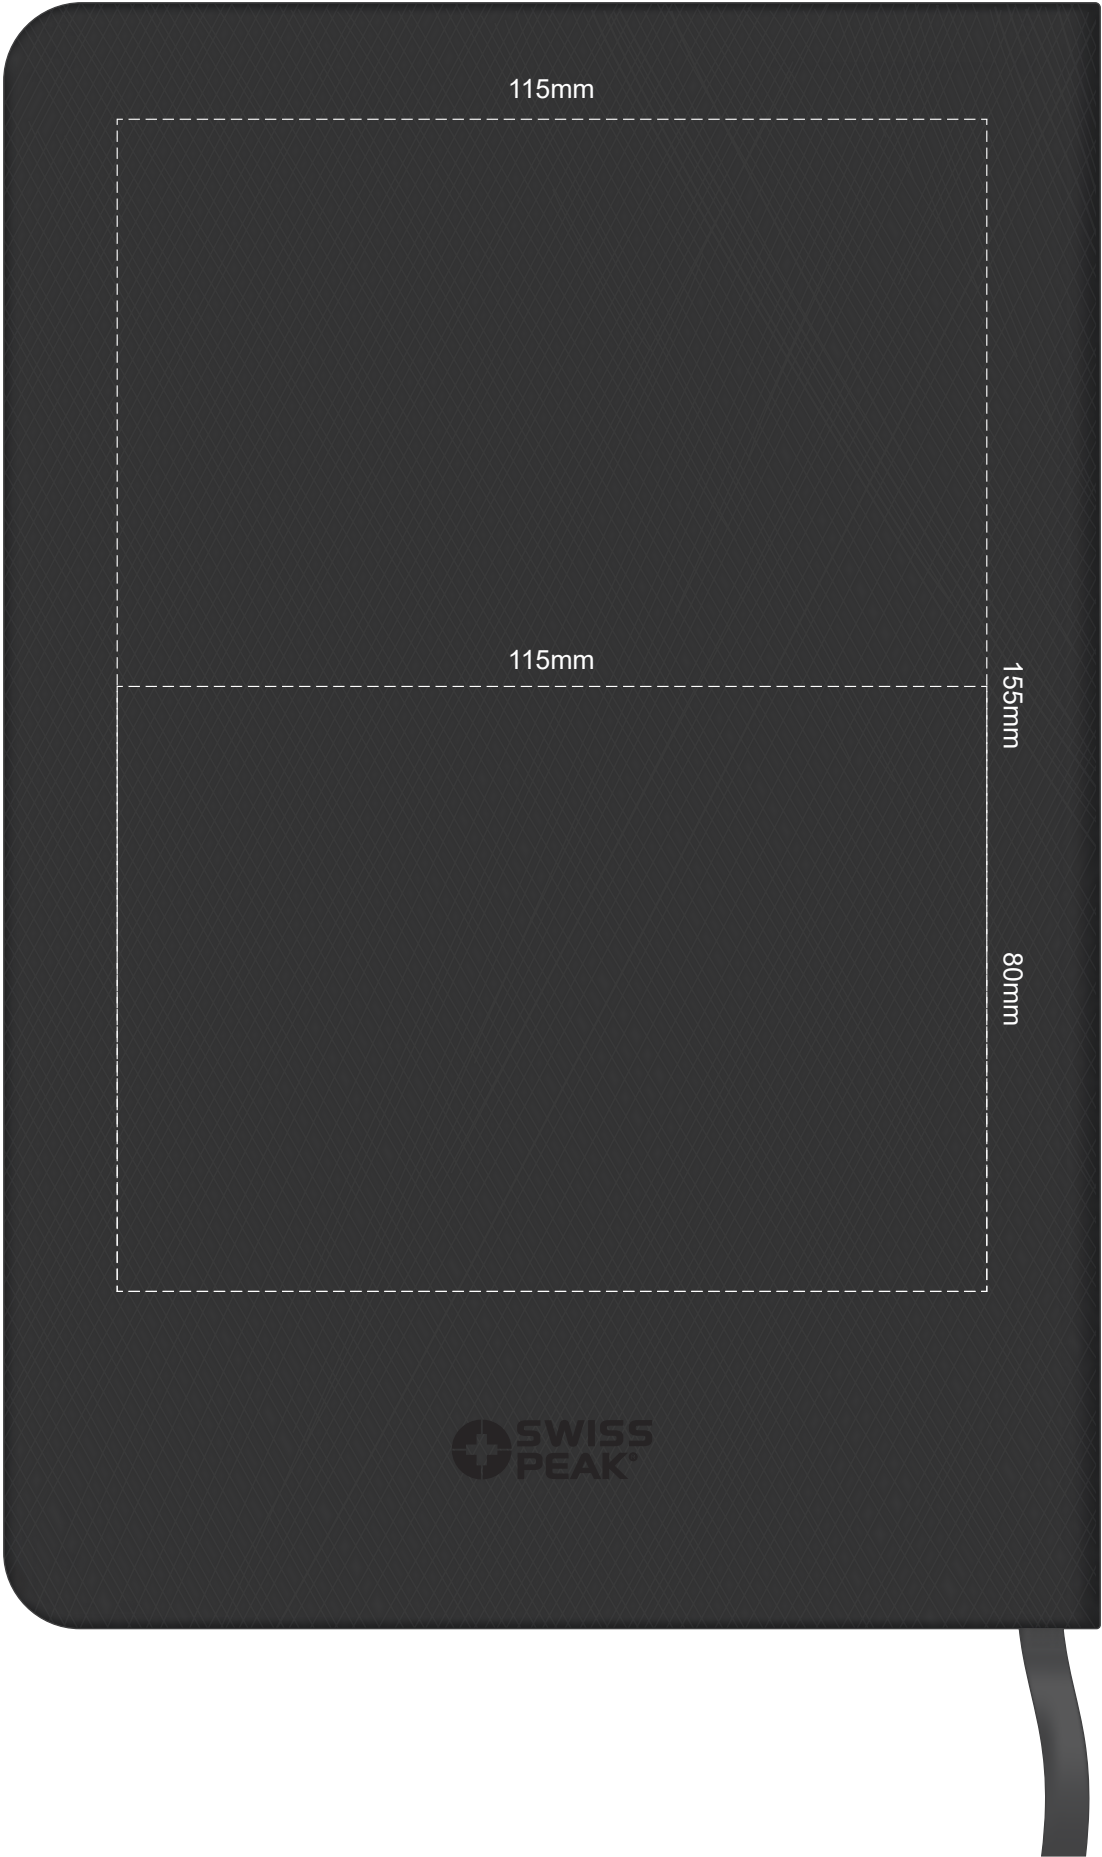

100% of Actual Size  
Debossing  
Debossing XL

Print area 115 x 90mm is moveable within the XL deboss area and can rotate to suit.

100% of Actual Size  
Debossing (back)  
Debossing XL (back)

100% of Actual Size  
Foil Printing Front Cover  
FRONT ONLY

Please note: Print area 70mm x 55mm is **moveable within the red dotted area**, the print area cannot be rotated.  
The printing will inherit the texture of the substrate which may affect the legibility of small text or appearance of fine detail.

-  Copper Foil Print Colour
-  Silver Foil Print Colour
-  Gold Foil Print Colour