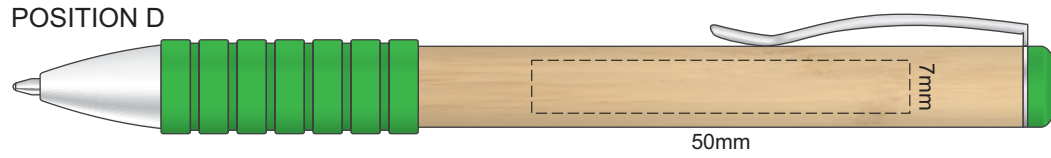

100% of Actual Size
Screen Print (one colour)

100% of Actual Size
Pad Print

100% of Actual Size
Laser Engraving

This product is a natural material, please allow for variances in grain pattern and engraving colour.

 Engraves to Natural Etch

100% of Actual Size
Direct Digital

100% of Actual Size
Pad Print (one side only)

100% of Actual Size
Digital Print
(one side only)

Digital Print is only available for natural option
Artwork will be printed directly onto the product via CMYK printing (no white),
colours will not be vibrant due to white ink not being available for this process.