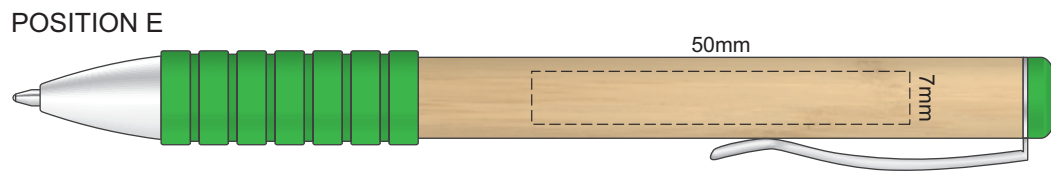

100% of Actual Size
Screen Print (one colour)

100% of Actual Size
Pad Print

100% of Actual Size
Laser Engraving

This product is a natural material, please allow for variances in grain pattern and engraving colour.

 Engraves to Natural Etch

100% of Actual Size
Direct Digital

100% of Actual Size
Pad Print (one side only)

100% of Actual Size
Digital Print
(one side only)

Digital Print is only available for natural option
Artwork will be printed directly onto the product via CMYK printing (no white),
colours will not be vibrant due to white ink not being available for this process.