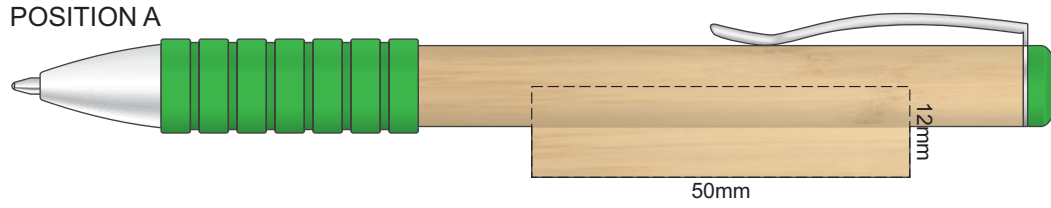

100% of Actual Size
Screen Print (one colour)

100% of Actual Size
Pad Print

100% of Actual Size
Laser Engraving

This product is a natural material, please allow for variances in grain pattern and engraving colour.

 Engraves to Natural Etch

100% of Actual Size
Direct Digital

100% of Actual Size
Pad Print (one side only)

100% of Actual Size
Digital Print
(one side only)

Digital Print is only available for natural option
Artwork will be printed directly onto the product via CMYK printing (no white),
colours will not be vibrant due to white ink not being available for this process.