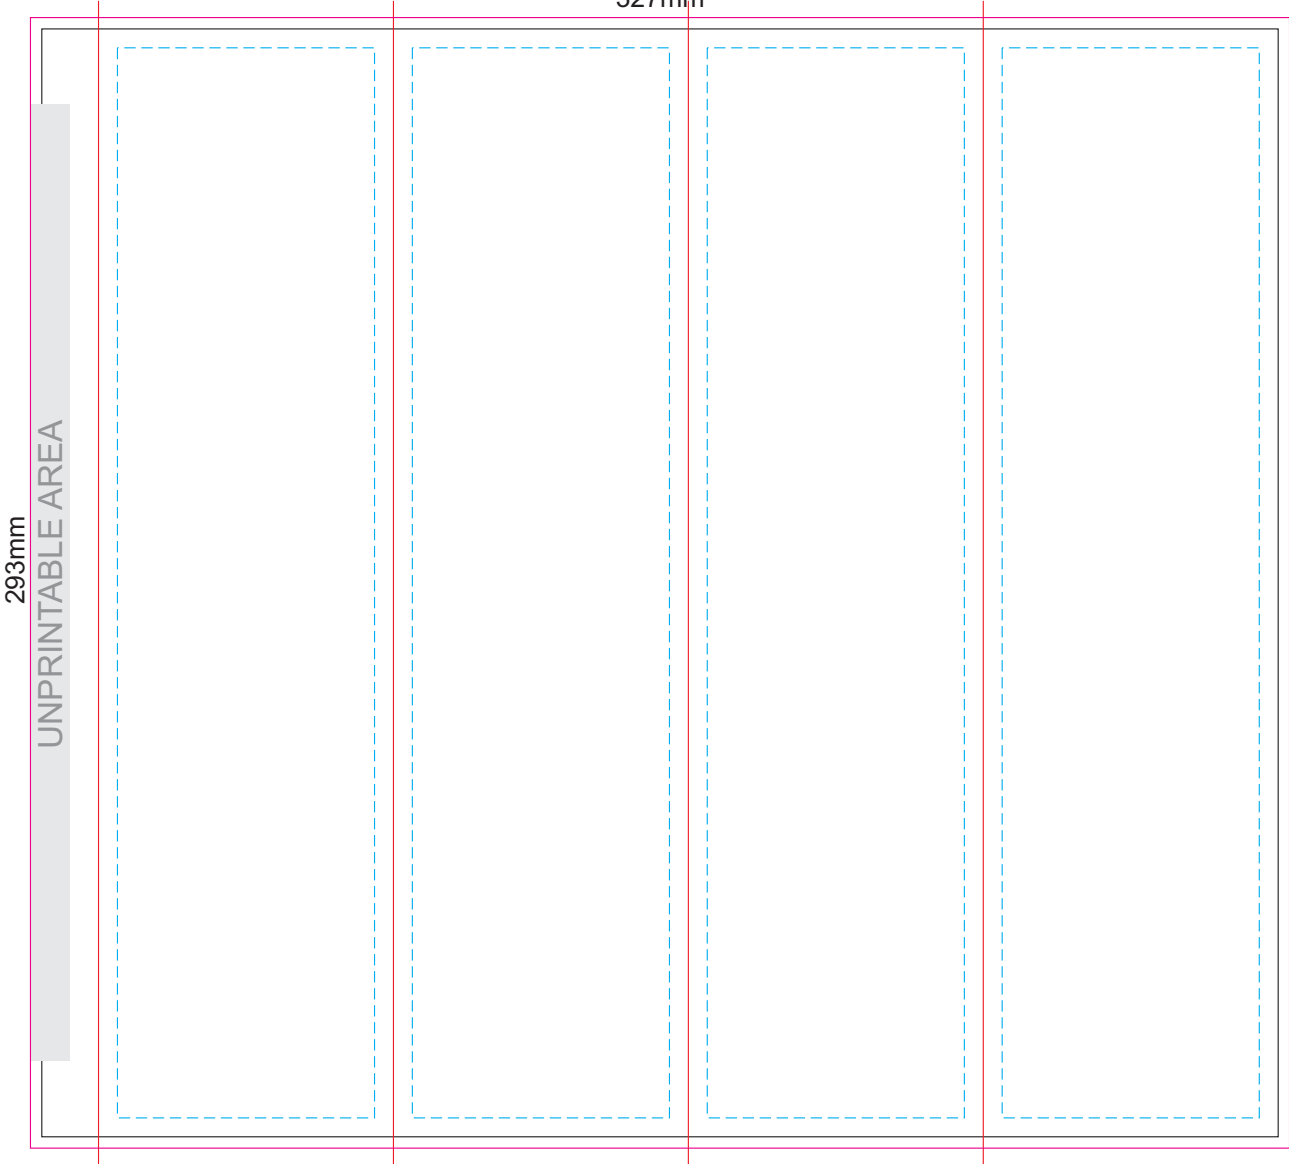

100% of Actual Size  
Pad Print

100% of Actual Size  
Screen Print

170mm

Approximately 18mm unprintable area

Approximately 18mm unprintable area  
125mm

Red Line = Exact opposites of the product  
(centre artwork to the red line)

90% of Actual Size  
Rotary Digital  
(Gloss Finish)

204mm

Approximately 2mm unprintable area

Approximately 2mm unprintable area

130mm

Red Line = Exact opposites of the product  
(centre artwork to the red line)

**GIFT BOX SLEEVE**

50% of Actual Size

Digital Label

327mm

Blue Line = The SIGNIFICANT PRINT AREA  
(Keep all critical images & text within this box)

Black Line = Maximum print area

Pink Line = Bleed off to here

Red Line = Fold Line