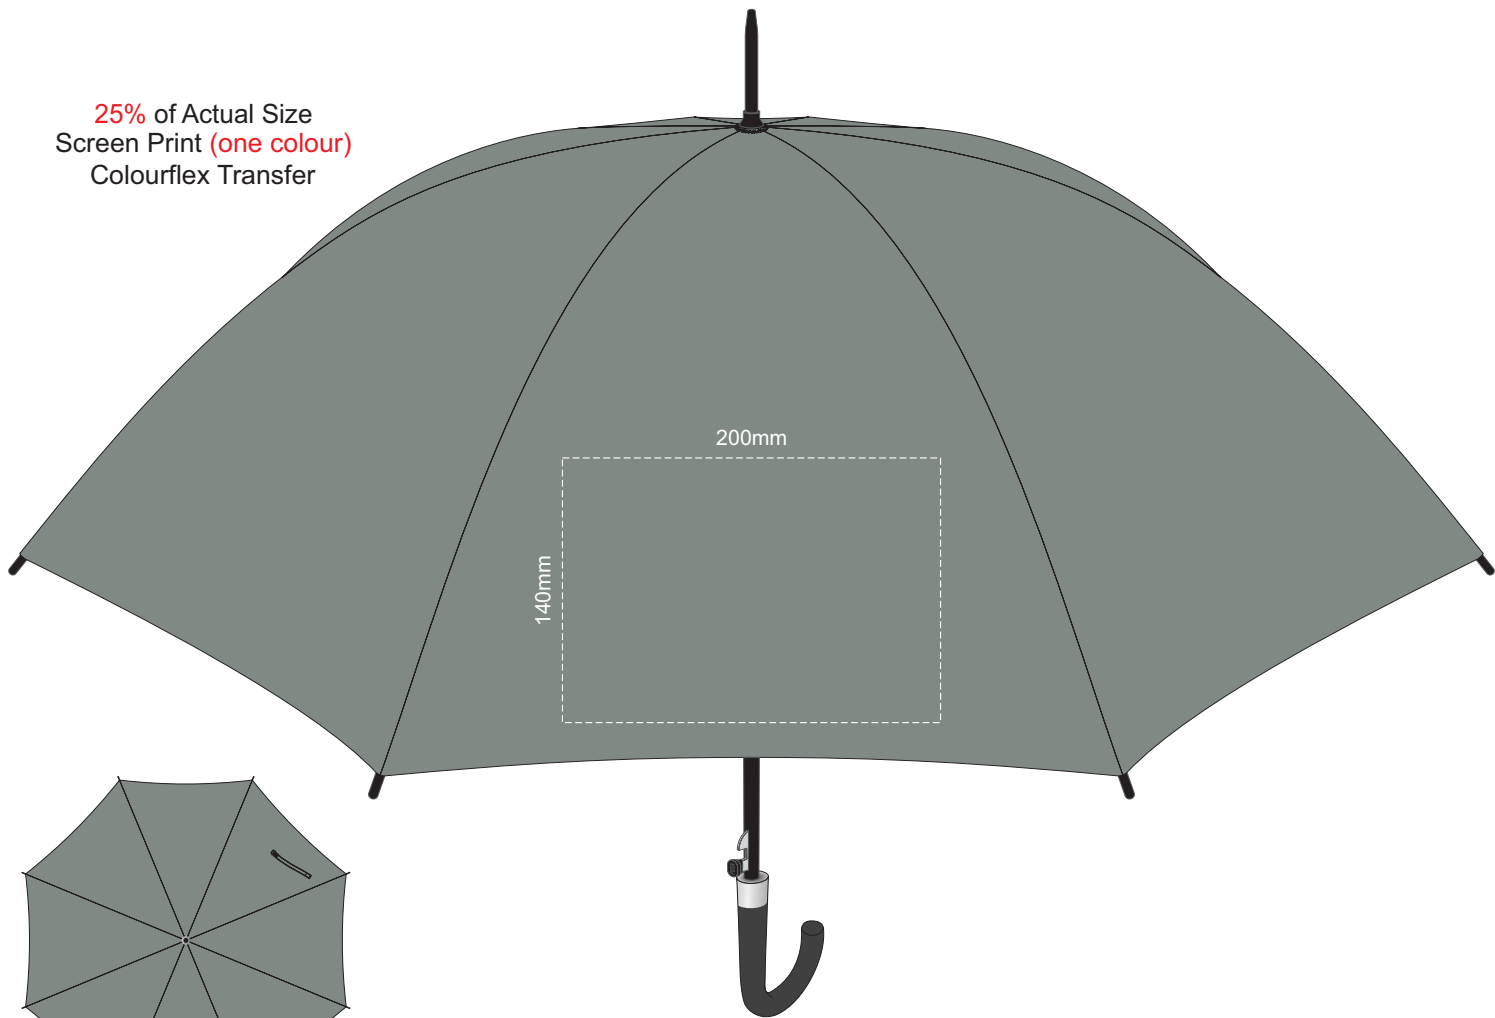

25% of Actual Size
Screen Print (one colour)
Colourflex Transfer

Top view at 5%
to indicate which
panel/s to be decorated.

All panels are printable except for the panel with tie.