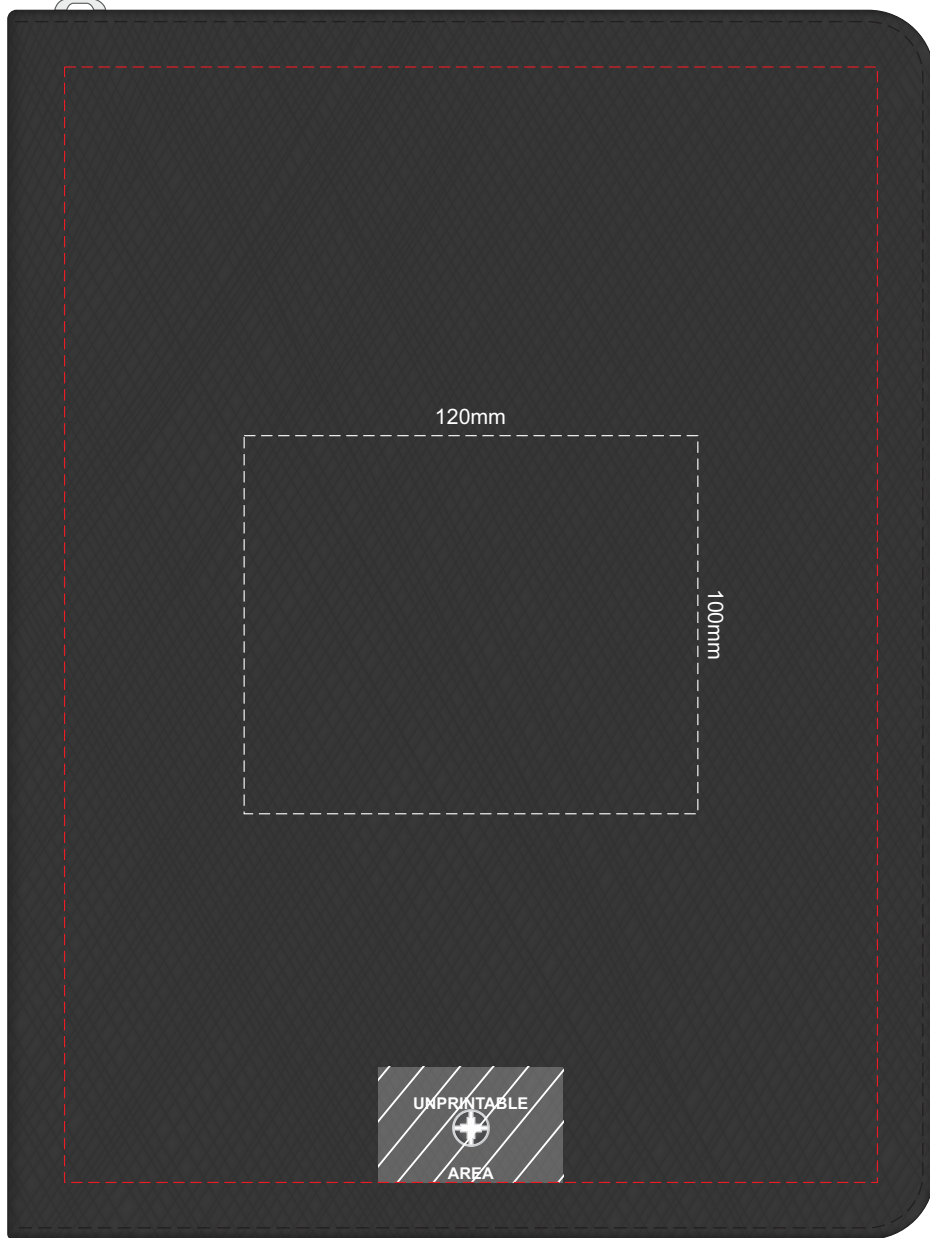

50% of Actual Size
Laser Engraving

Branding area can be moved **anywhere within the red line.**

Engraves to natural etch finish

50% of Actual Size
Colourflex Transfer

Branding area can be moved anywhere within the red line.