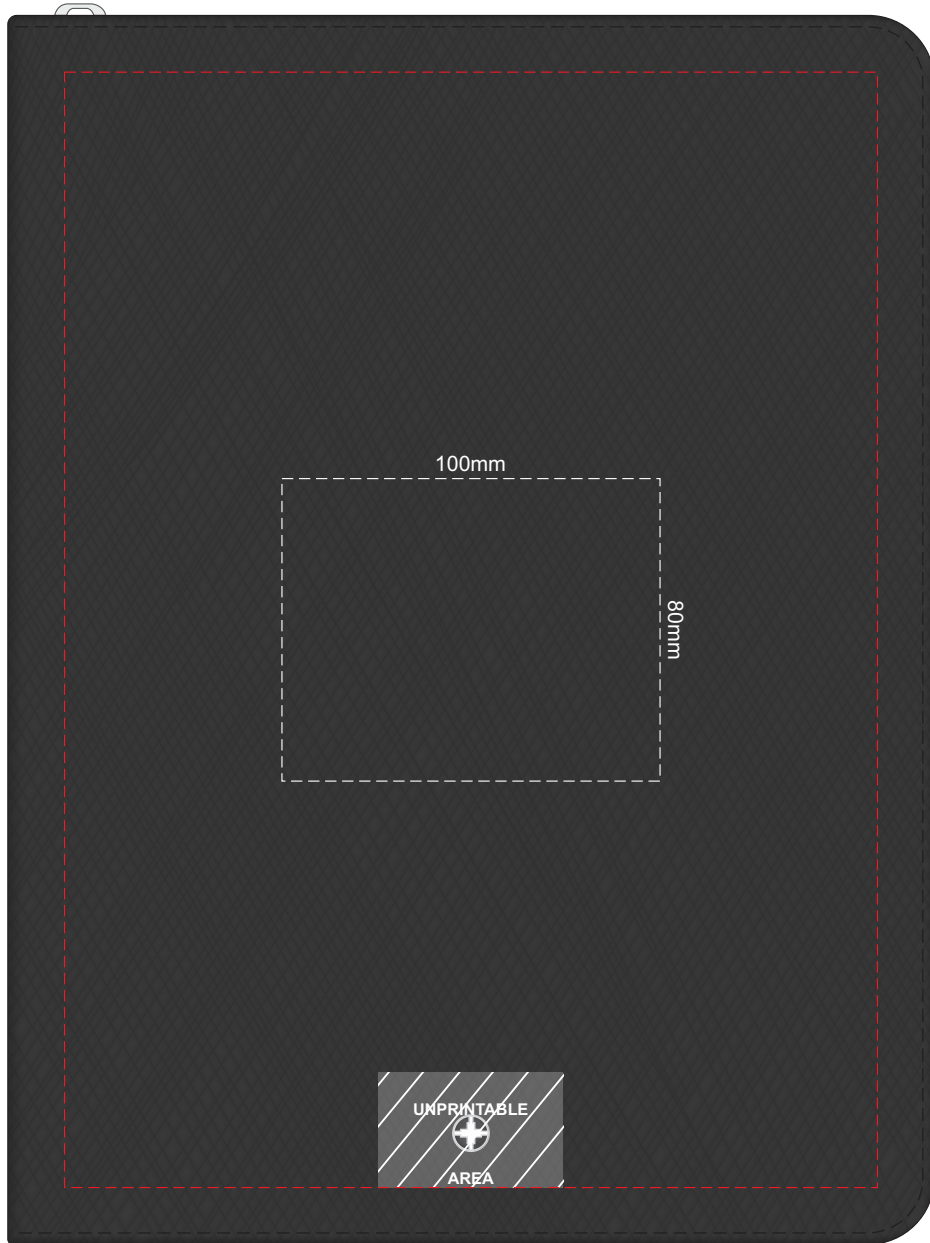

50% of Actual Size
Laser Engraving

Branding area can be moved **anywhere within the red line.**

Engraves to natural etch finish

50% of Actual Size
Colourflex Transfer

Branding area can be moved anywhere within the red line.