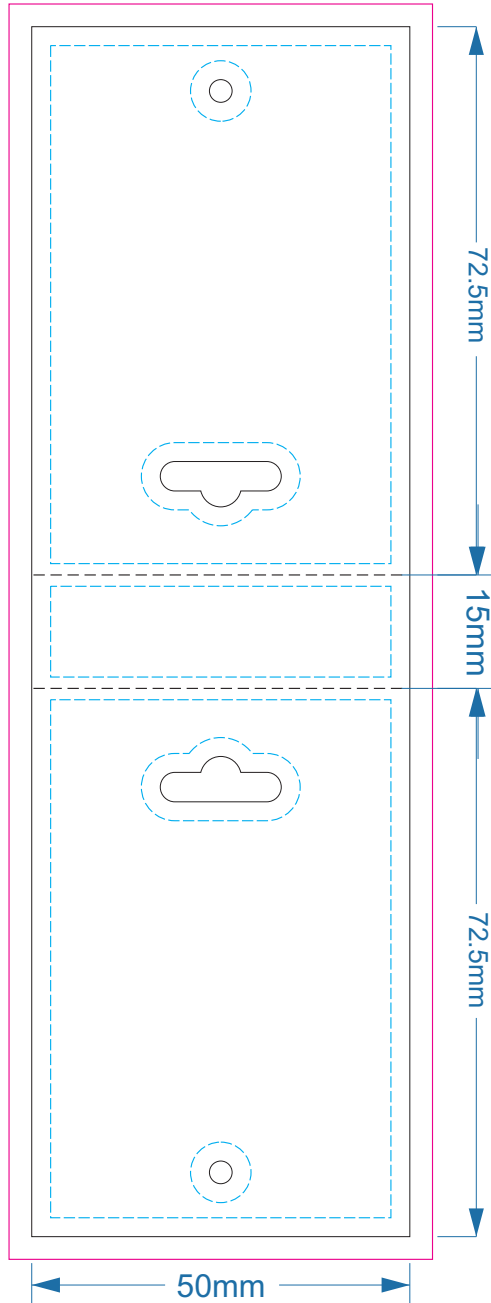

50% of Actual Size
Knitted - **SMALL (US 5-7)**

Pantone colour matches will be approximate.

50% of Actual Size
Knitted - **LARGE (US 7-12)**

Pantone colour matches will be approximate.

100% of Actual Size
Header Card - Digital Print

Blue Line = The SIGNIFICANT PRINT AREA
(Keep all critical images & text within this box)
Black Line = Maximum print area
Pink Line = Bleed off to here