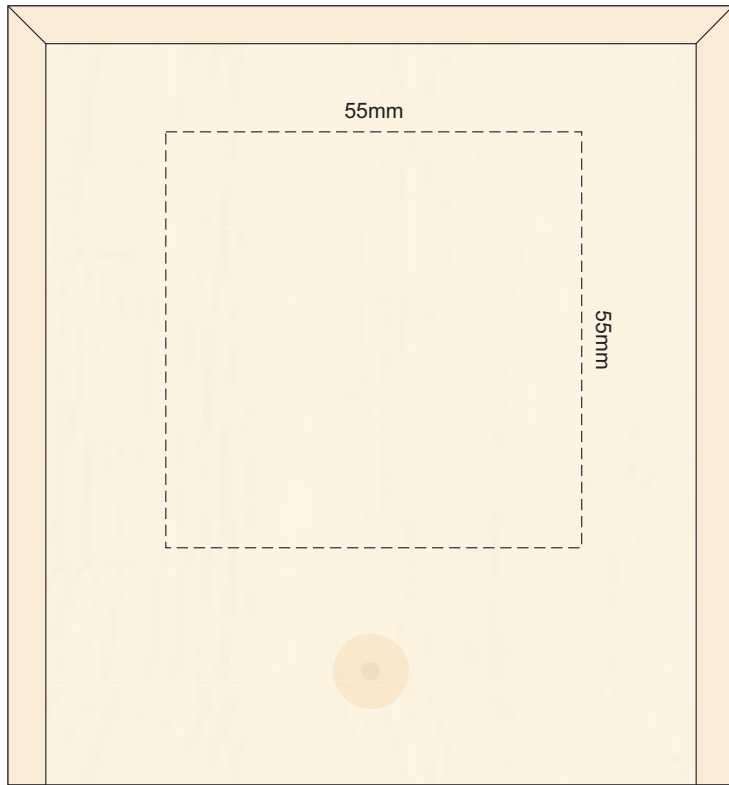

100% of Actual Size  
Pad Print

*Includes a pack of cards and 5 wooden dice.*

100% of Actual Size  
Laser Engraving

*Includes a pack of cards and 5 wooden dice.*

This product is a natural material, please allow for variances in grain pattern and engraving colour.

Engraves to a Natural Etch