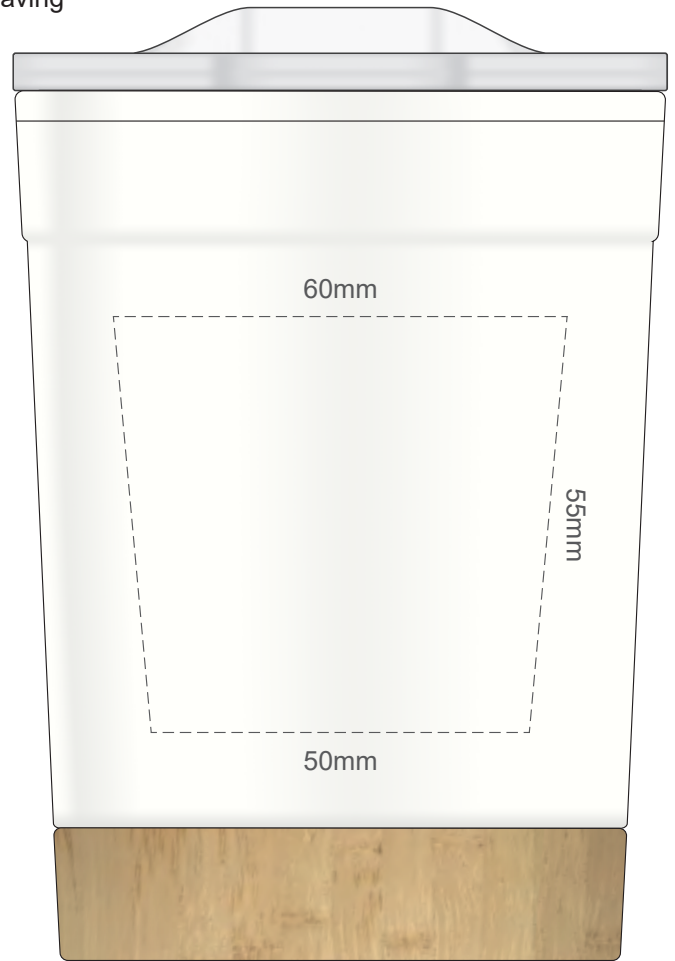

SIDE 1

100% of Actual Size
Pad Print

SIDE 2

SIDE 1

100% of Actual Size
Pad Print

SIDE 2

SIDE 1

100% of Actual Size
Pad Print

SIDE 2

SIDE 1

100% of Actual Size
Pad Print

SIDE 2

SIDE 1

100% of Actual Size
Laser Engraving

SIDE 2

Please be aware that artwork will adhere to the shape of the product. Therefore, linear shapes that utilise the full print area may appear skewed from the side perspective due to the tapered nature of the product.

Engraves to a Shiny Steel Finish

SIDE 1

100% of Actual Size
Laser Engraving

SIDE 2

Please be aware that artwork will adhere to the shape of the product. Therefore, linear shapes that utilise the full print area may appear skewed from the side perspective due to the tapered nature of the product.