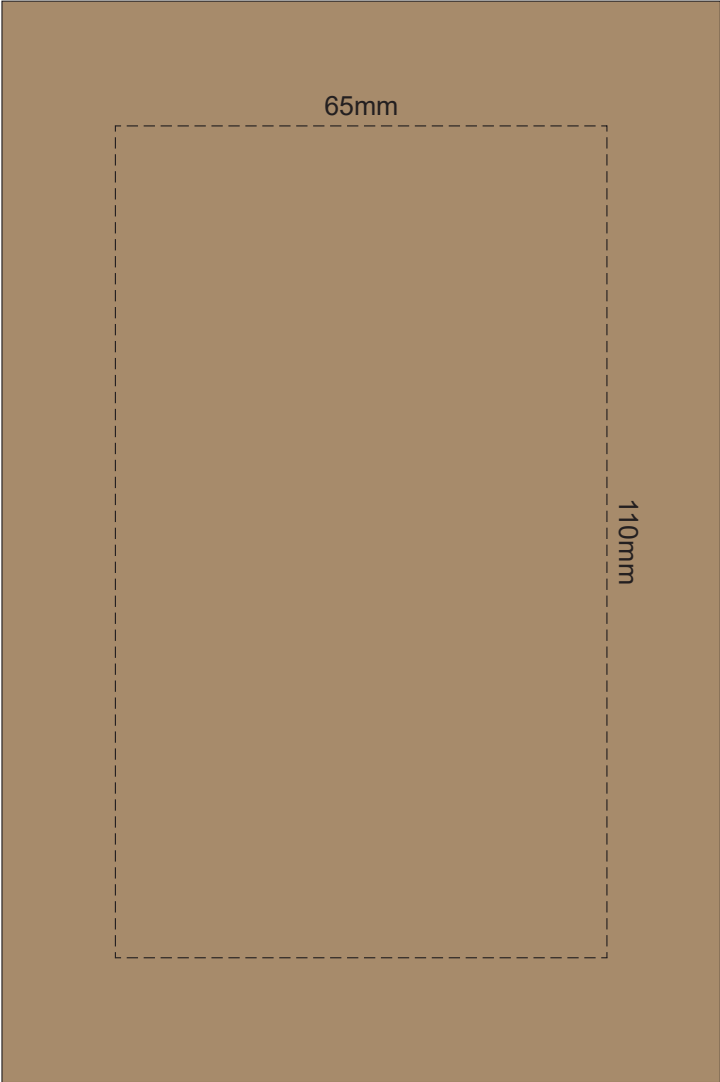

100% of Actual Size
Digital Packaging Print
FRONT