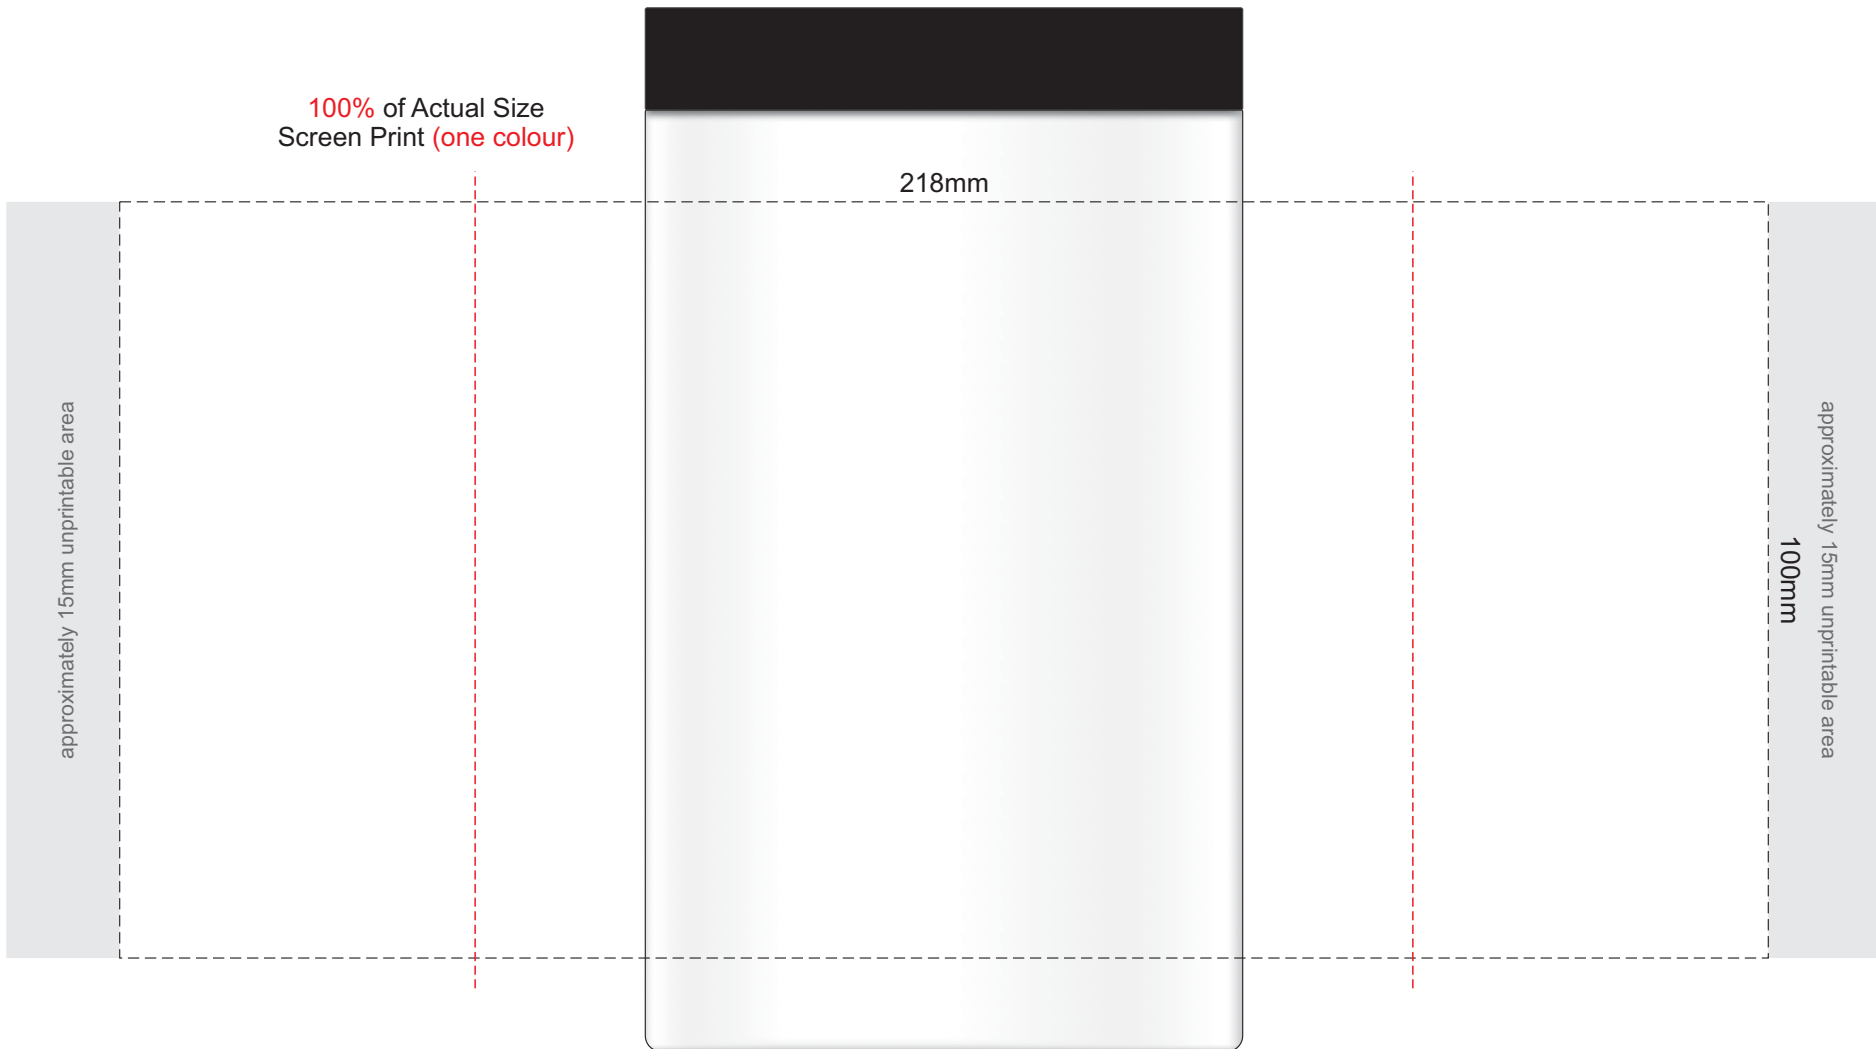

100% of Actual Size
Pad Print

100% of Actual Size
Screen Print (one colour)

218mm

approximately 15mm unprintable area

approximately 15mm unprintable area
100mm

Red Line = Exact opposites of the product
(centre artwork to the red line)

100% of Actual Size
Laser Engraving

 Engraves to a Shiny Steel finish

100% of Actual Size
Rotary Digital
(Gloss Finish)

245mm

approximately 1.5mm unprintable area

approximately 1.5mm unprintable area
100mm

Red Line = Exact opposites of the product
(centre artwork to the red line)