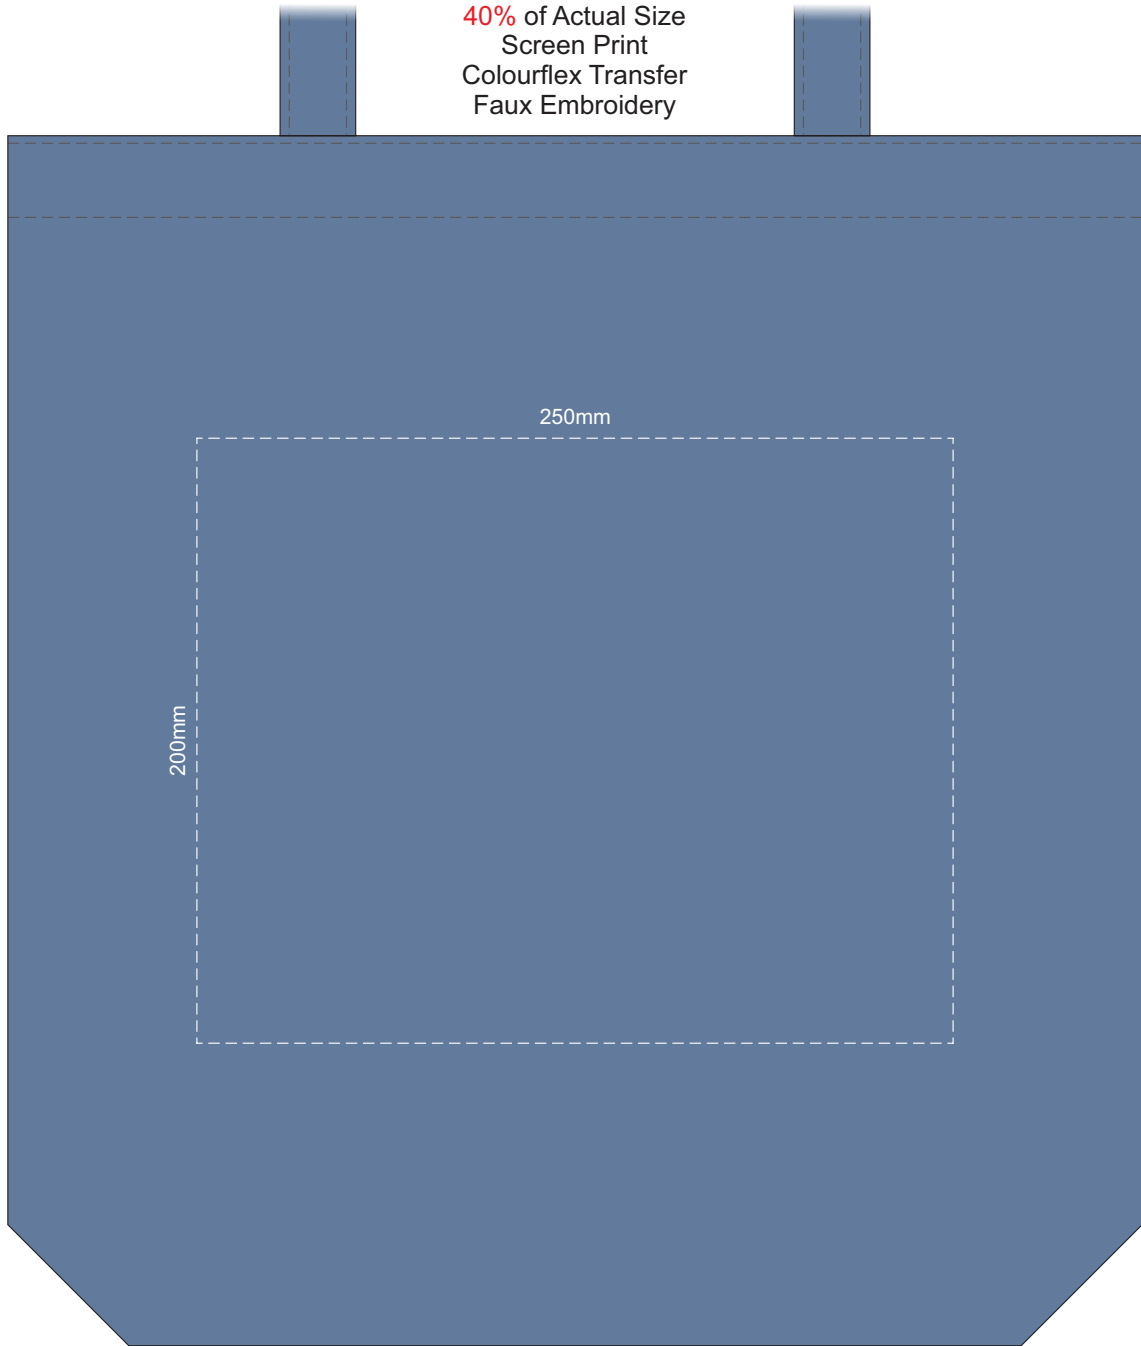

40% of Actual Size  
Screen Print  
Colourflex Transfer  
Faux Embroidery

Please note, this can be printed on both sides.

40% of Actual Size  
Embroidery

Please note, this can be embroidered on both sides.  
Branding area can be moved **anywhere within the red line.**