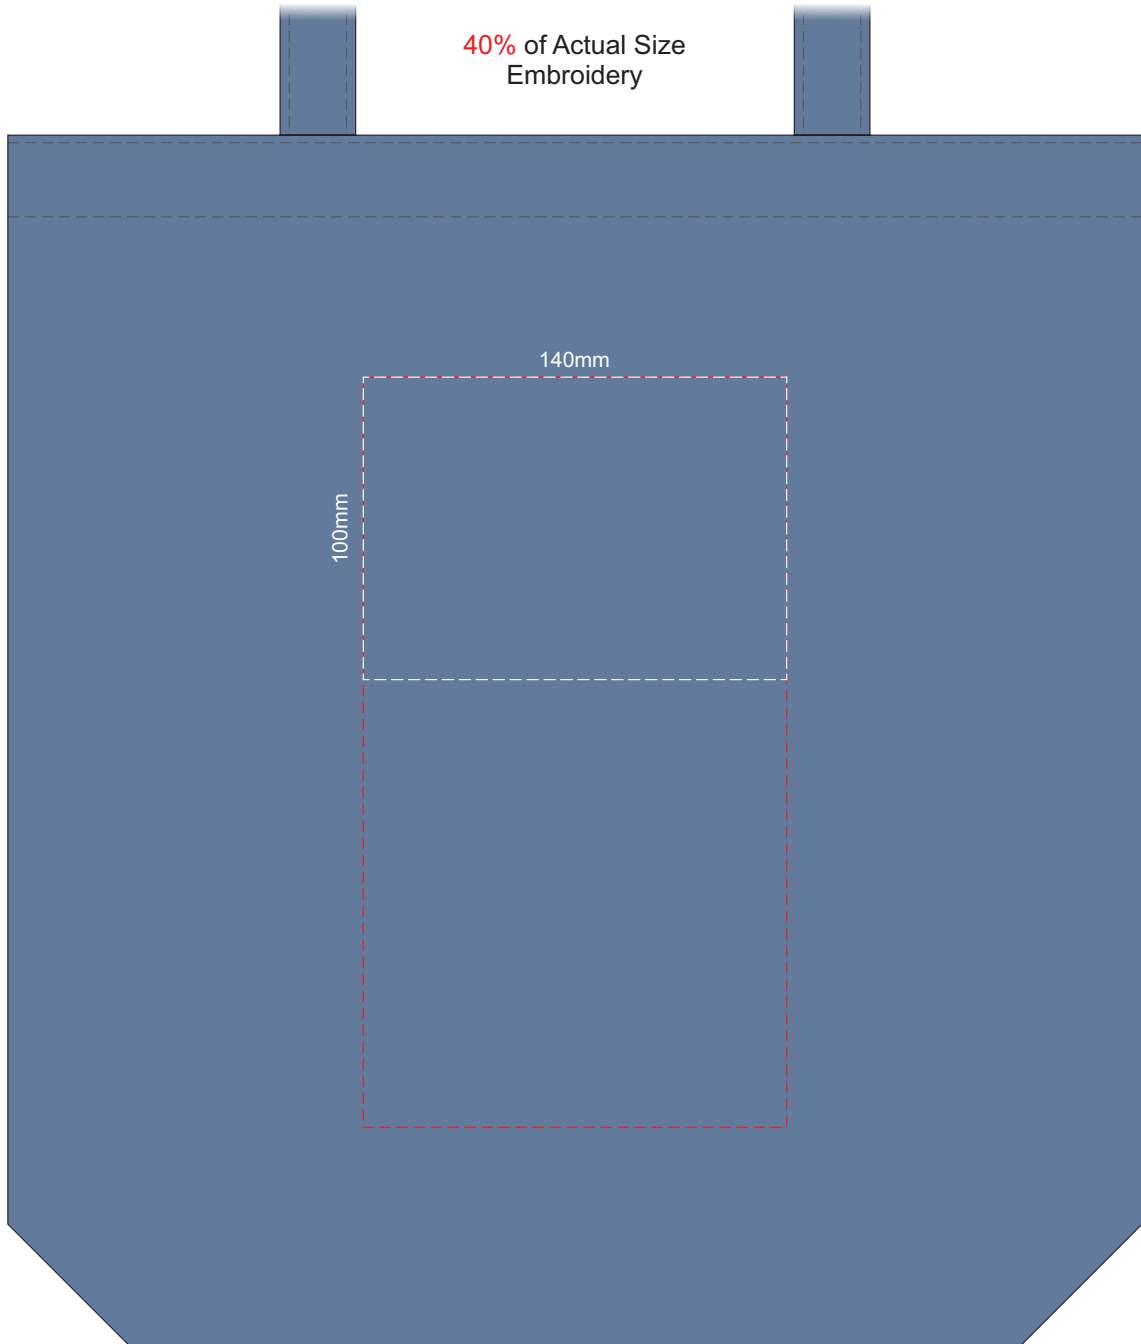

40% of Actual Size  
Screen Print  
Colourflex Transfer  
Faux Embroidery

Please note, this can be printed on both sides.

40% of Actual Size  
Embroidery

Please note, this can be embroidered on both sides.  
Branding area can be moved **anywhere within the red line.**