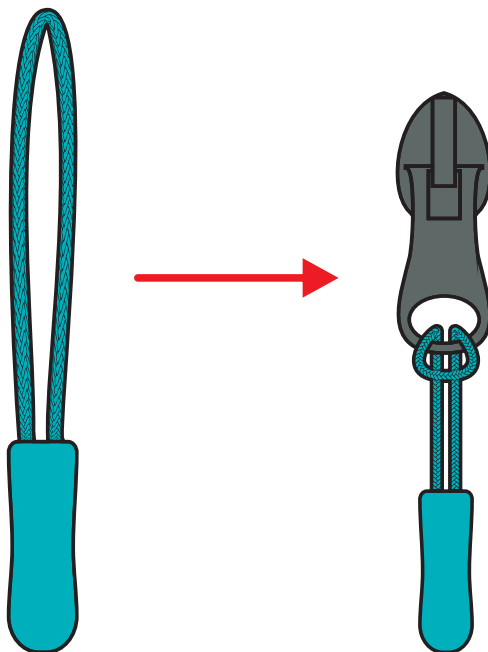

MENS 4XL BACK

COLOURED PLASTIC PULLERS
(OPTIONAL EXTRAS)

Pullers visualization when assembled