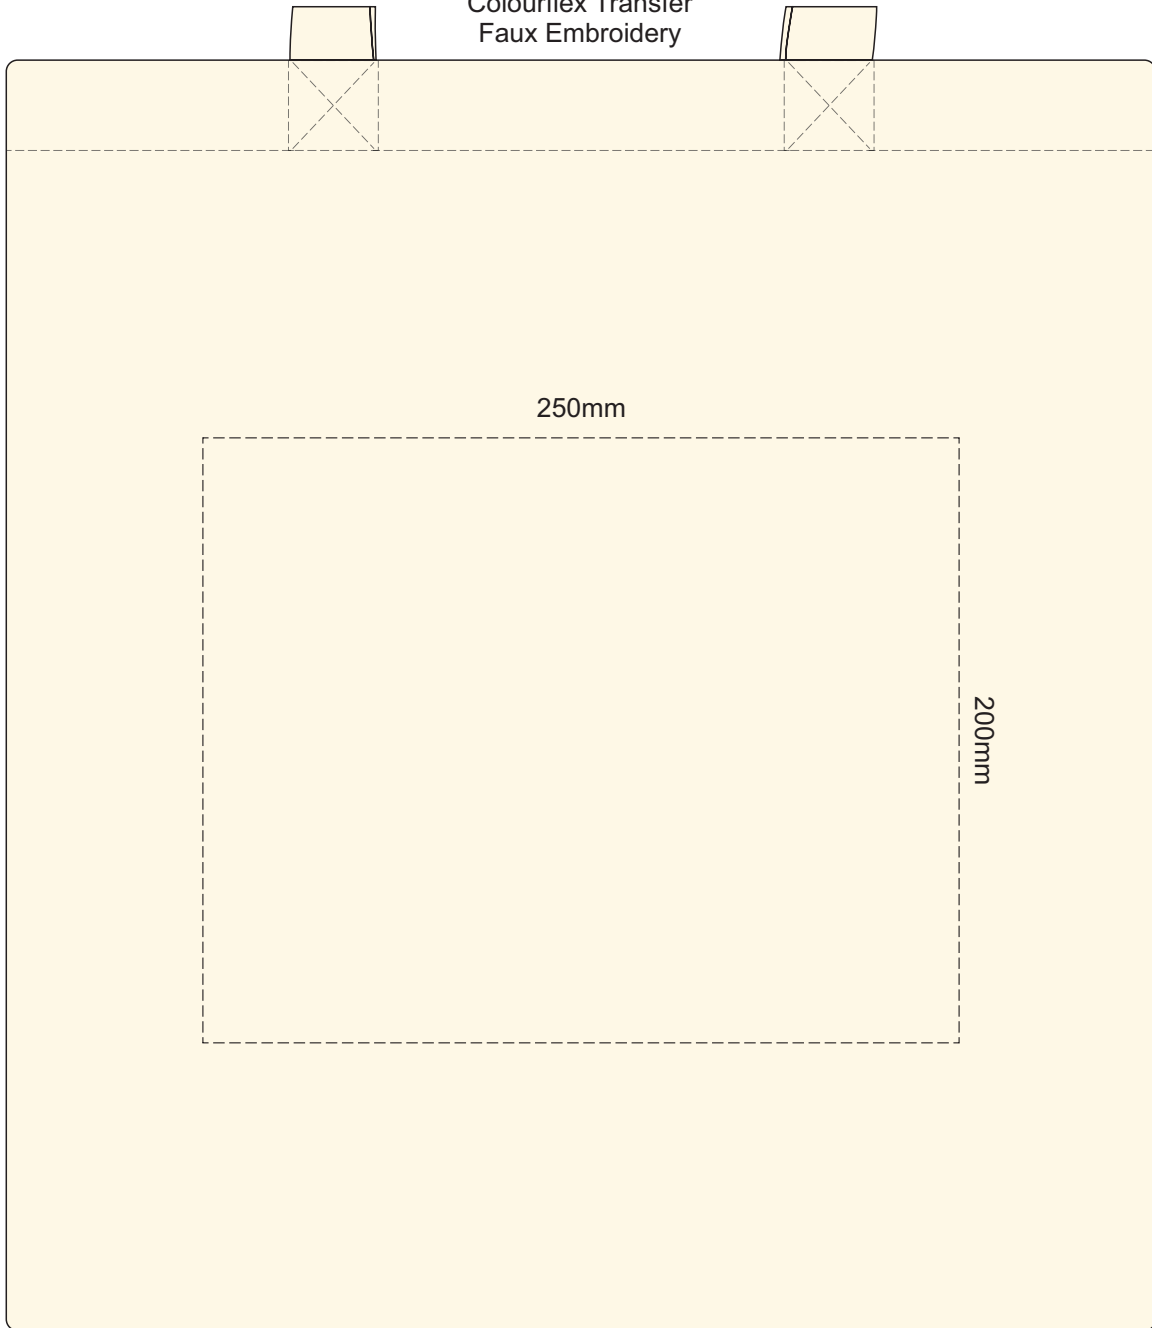

40% of Actual Size
Screen Print

250mm

250mm

40% of Actual Size
Colourflex Transfer
Faux Embroidery

Please note the orientation of these print areas may be rotated to best suit your needs.