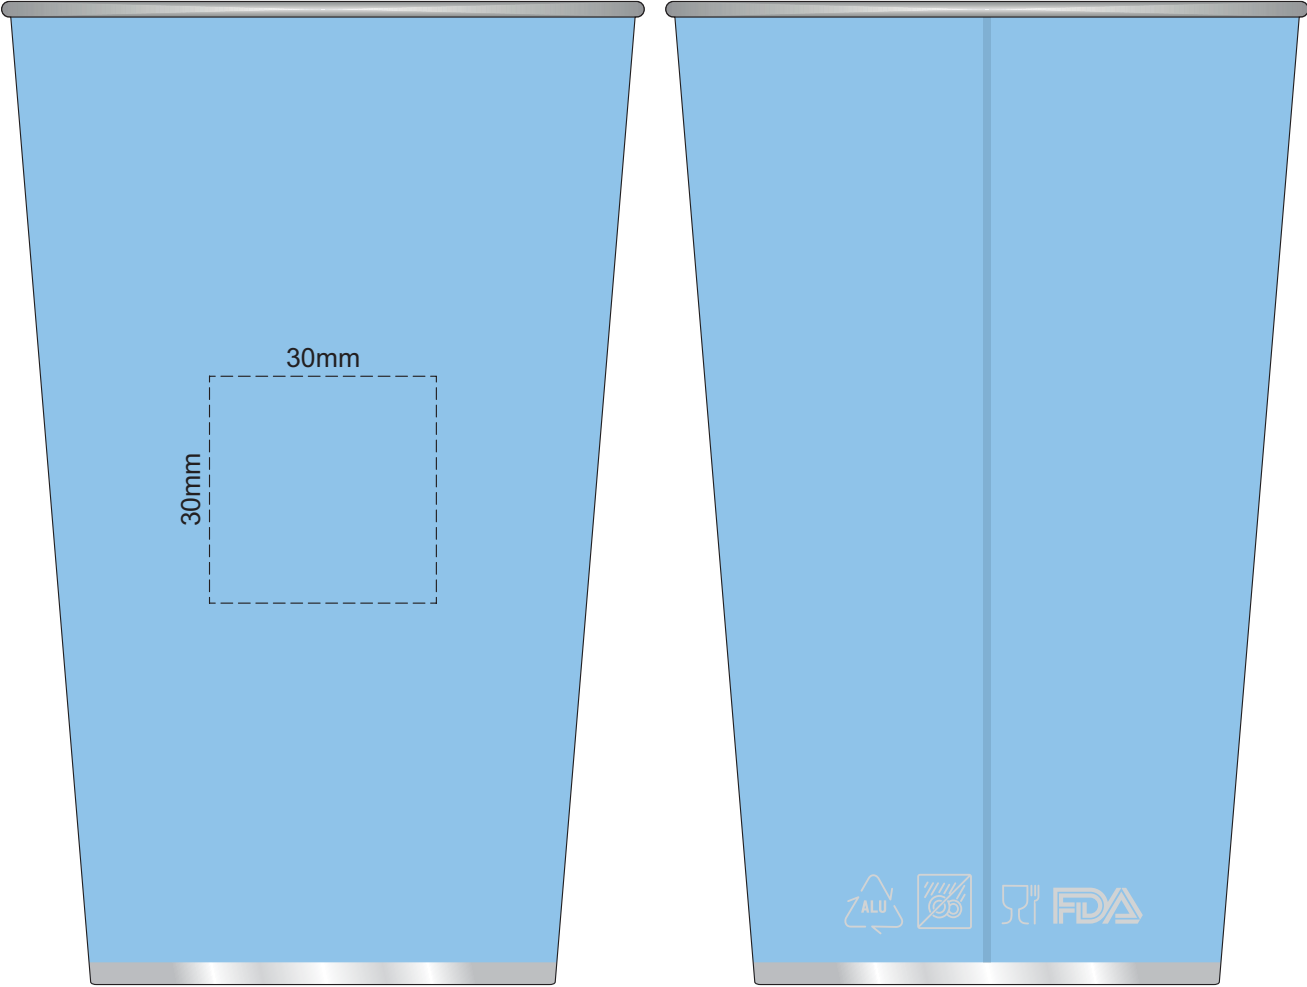

Yellow
Orange
Red
Dark Green
Light Blue
Dark Blue
Black

100% of Actual Size  
Pad Print

FRONT

BACK

Please note: Cup colour is changing when exposed to ice cold drinks

Yellow
Orange
Red
Dark Green
Light Blue
Dark Blue
Black

100% of Actual Size  
Screen Print  
(One Colour Only)

FRONT

BACK

Please note: Cup colour is changing when exposed to ice cold drinks