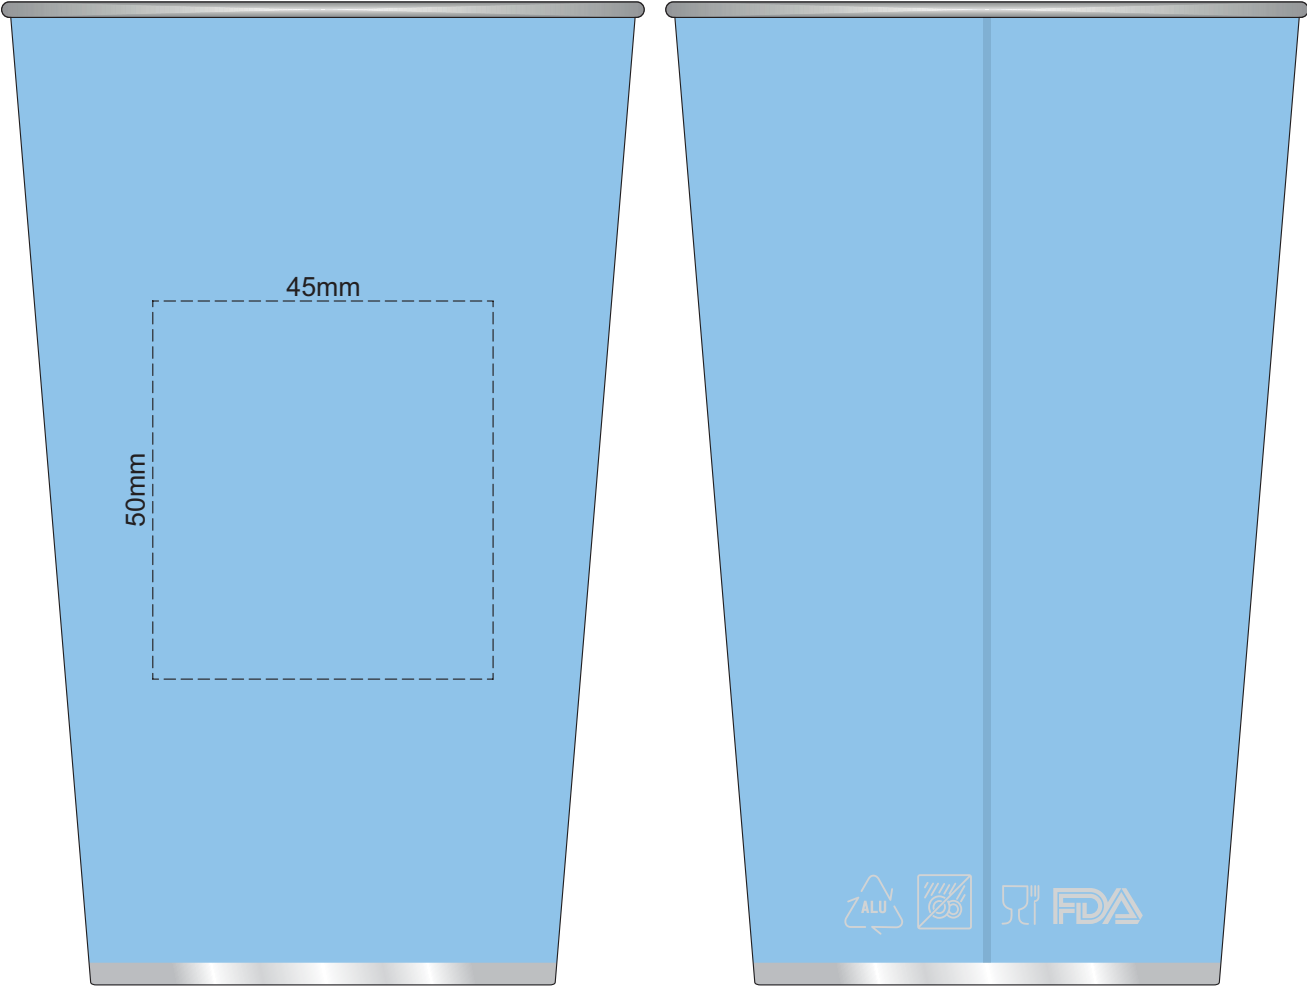

Yellow
Orange
Red
Dark Green
Light Blue
Dark Blue
Black

100% of Actual Size  
Pad Print

FRONT

BACK

Please note: Cup colour is changing when exposed to ice cold drinks

Yellow
Orange
Red
Dark Green
Light Blue
Dark Blue
Black

100% of Actual Size  
Screen Print  
(One Colour Only)

FRONT

BACK

Please note: Cup colour is changing when exposed to ice cold drinks