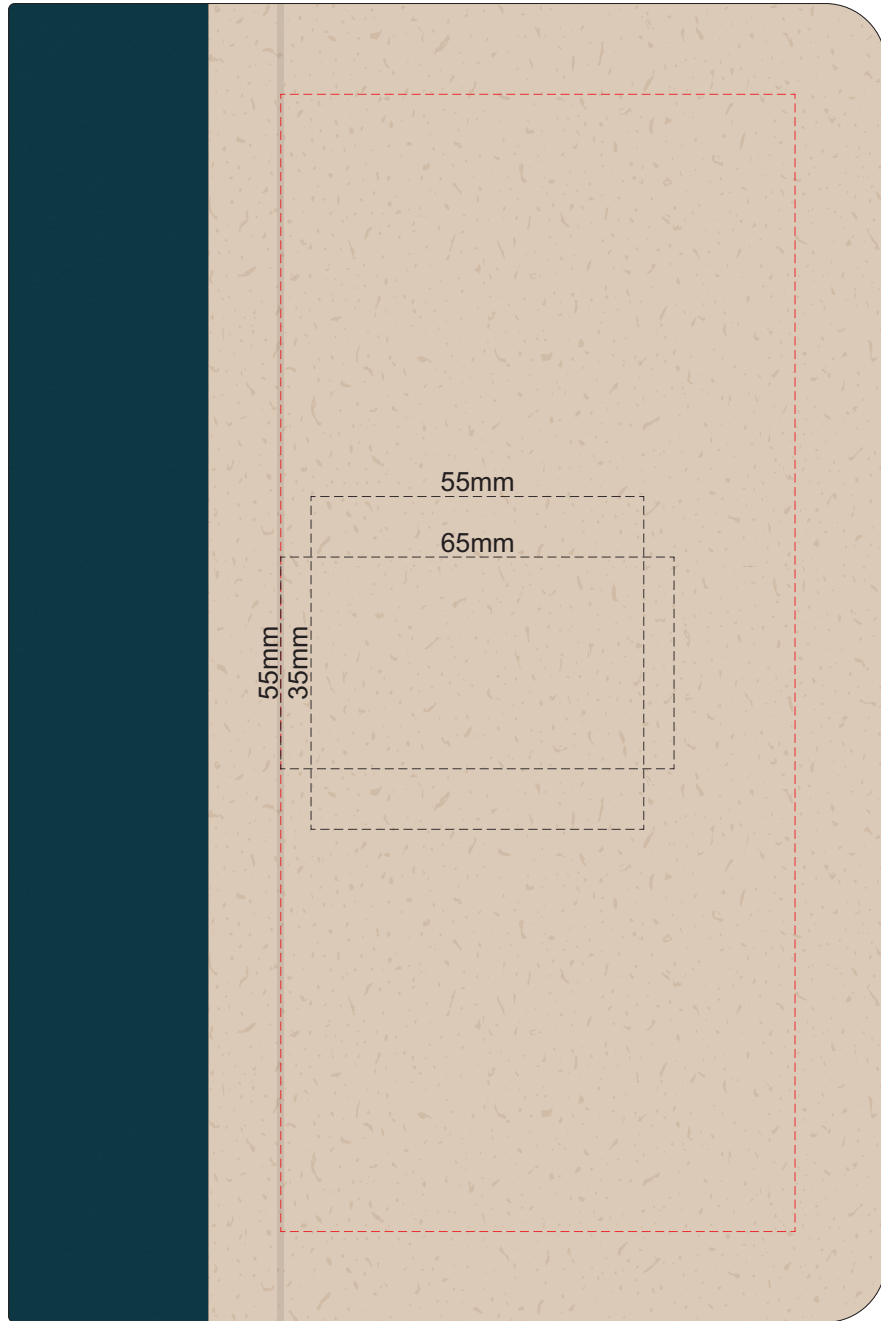

80% of Actual Size
Pad Print
FRONT

Branding area can be moved anywhere within the red line.

80% of Actual Size
Pad Print
BACK

Branding area can be moved anywhere within the red line.

80% of Actual Size
Screen Print (One Colour Only)
FRONT

80% of Actual Size
Screen Print (One Colour Only)
BACK