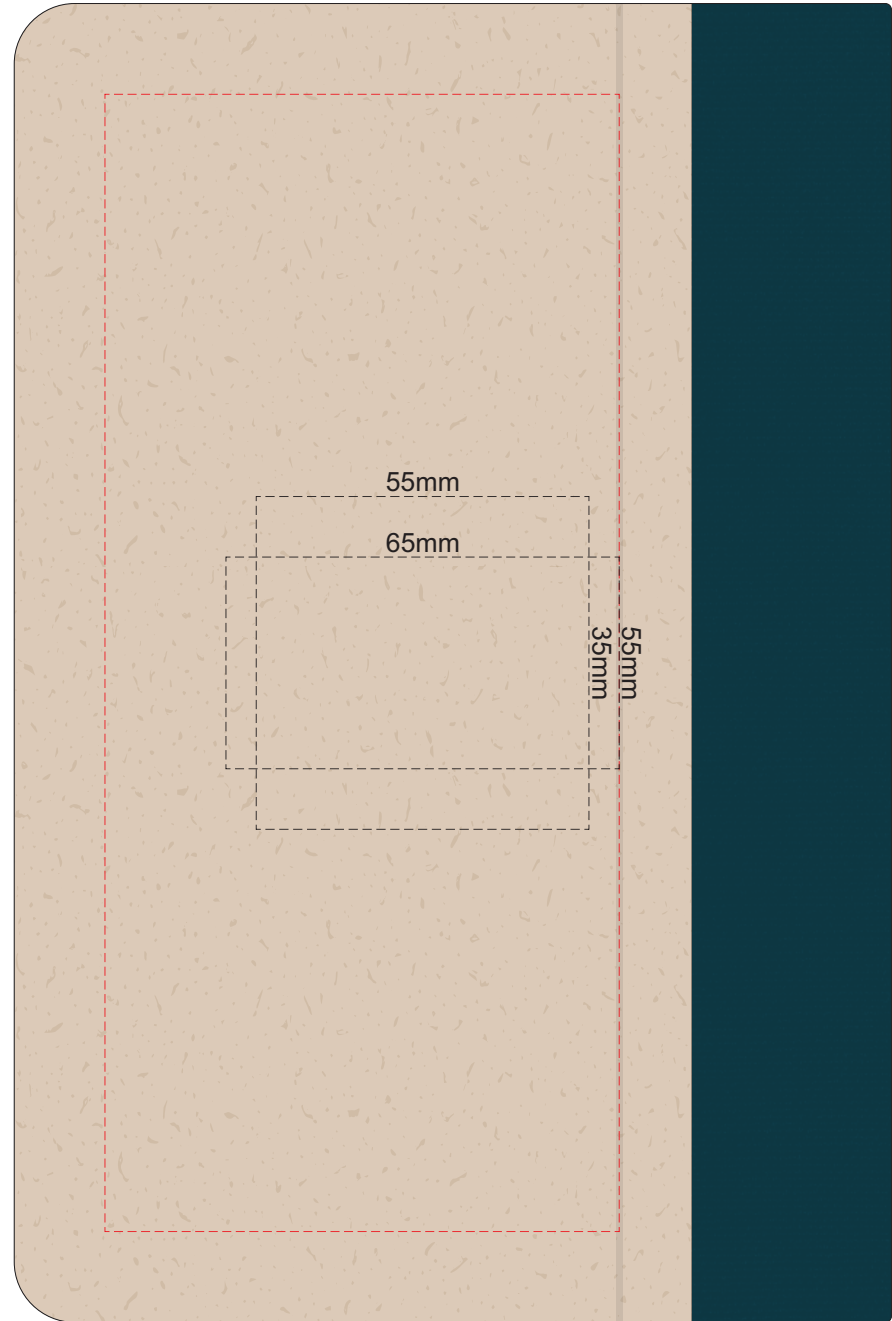

80% of Actual Size
Pad Print
FRONT

Branding area can be moved anywhere within the red line.

80% of Actual Size
Pad Print
BACK

Branding area can be moved anywhere within the red line.

80% of Actual Size
Screen Print (One Colour Only)
FRONT

80% of Actual Size
Screen Print (One Colour Only)
BACK