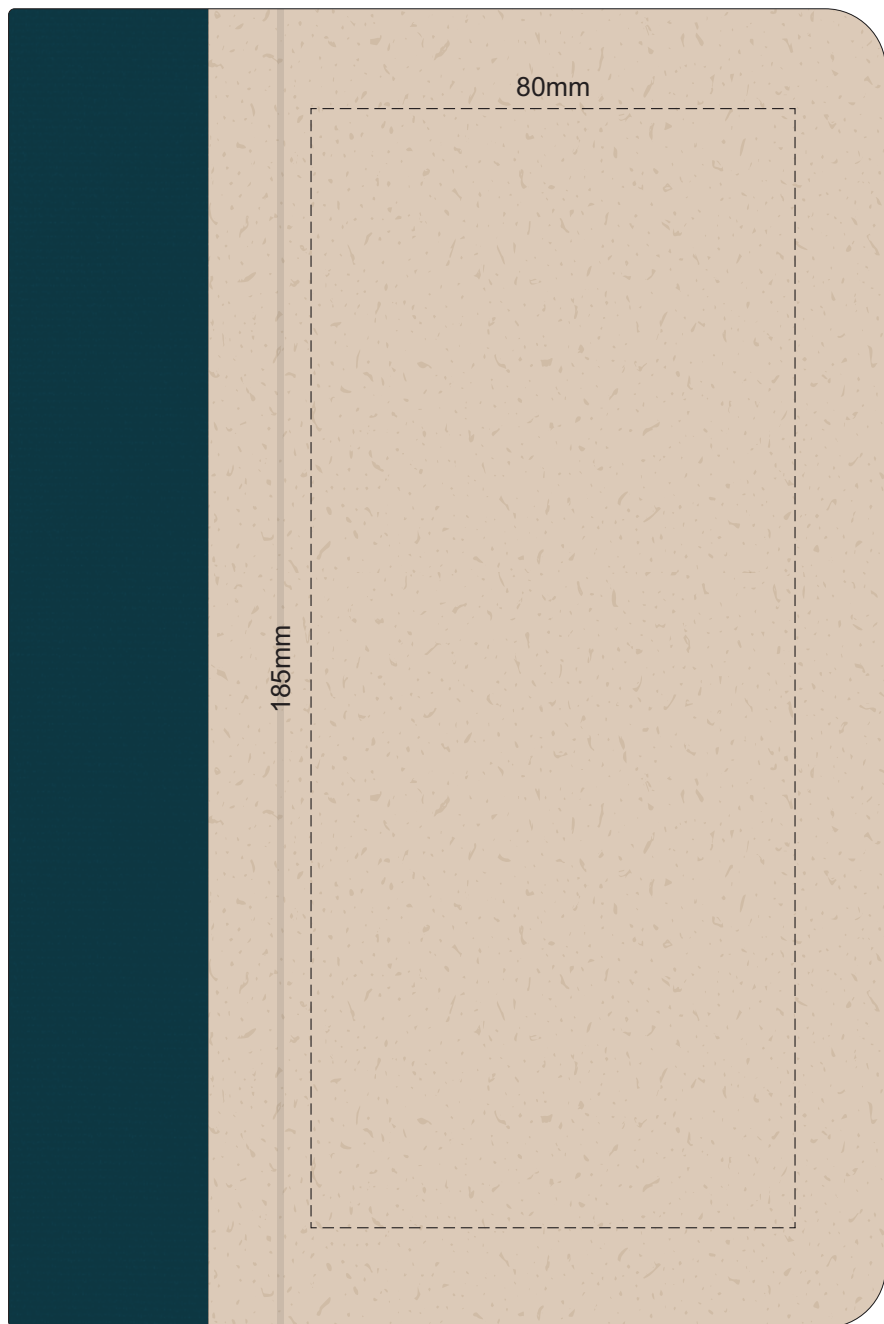

80% of Actual Size
Pad Print
FRONT

Branding area can be moved anywhere within the red line.

80% of Actual Size
Pad Print
BACK

Branding area can be moved anywhere within the red line.

80% of Actual Size
Screen Print (One Colour Only)
FRONT

80% of Actual Size
Screen Print (One Colour Only)
BACK