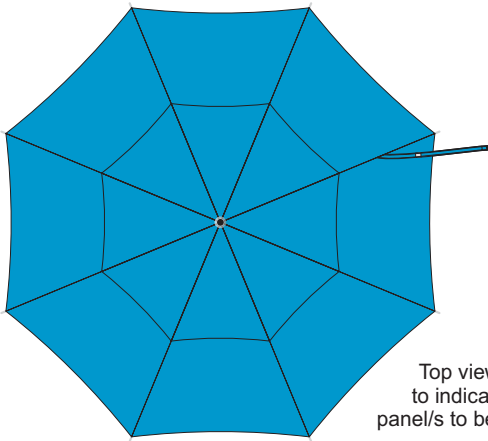

20% of Actual Size
Screen Print (one colour)
Colourflex Transfer

Top view at 5%
to indicate which
panel/s to be decorated.