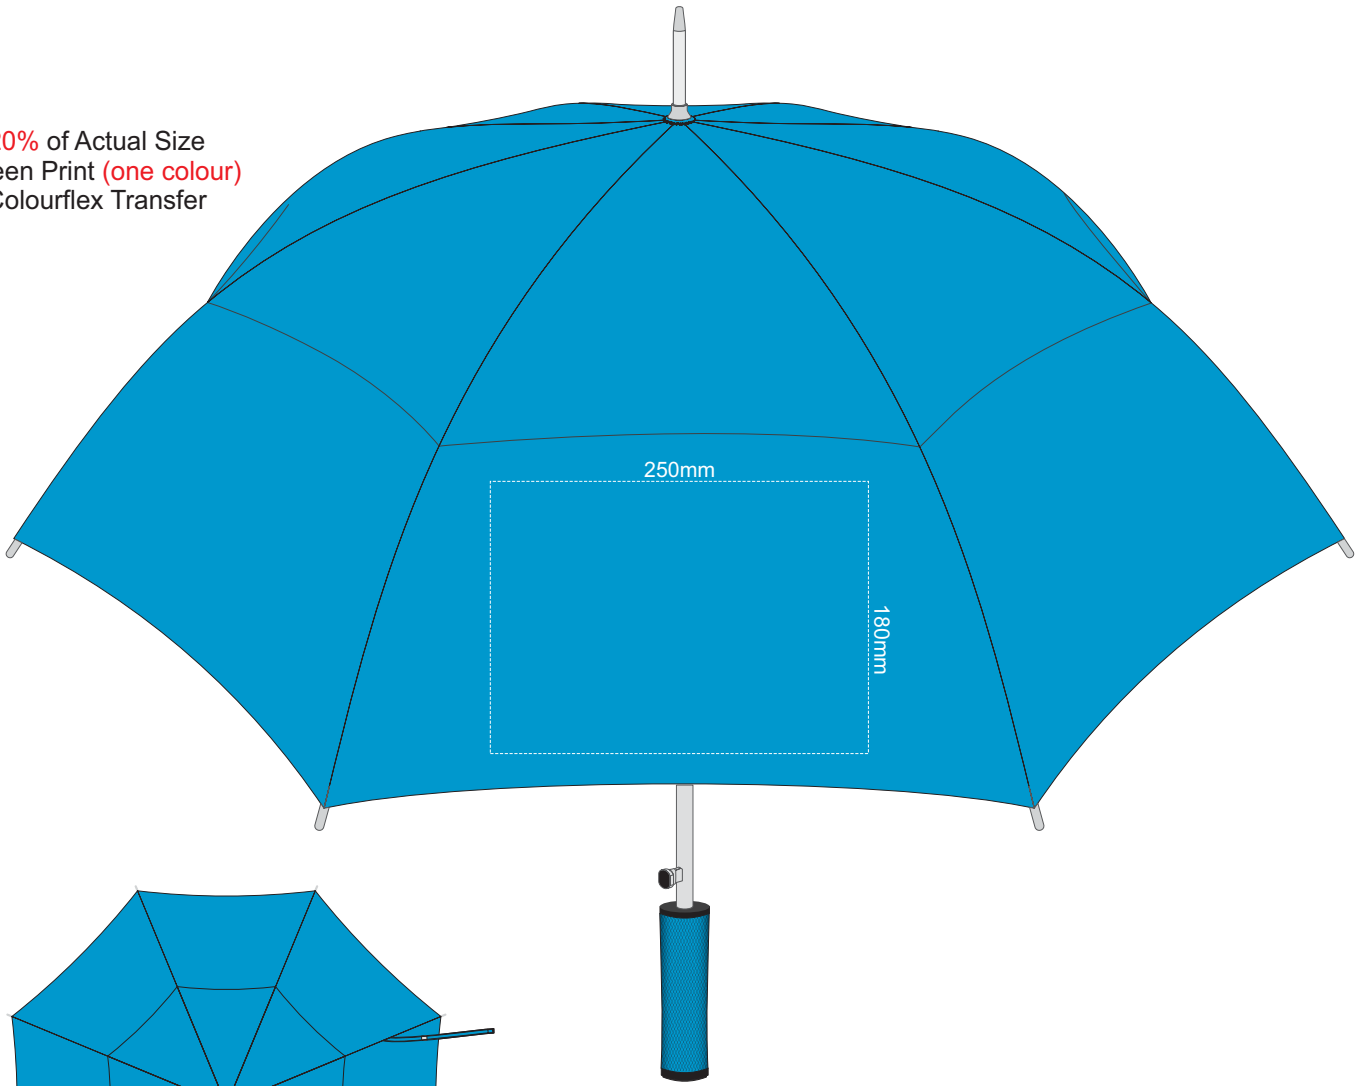

20% of Actual Size
Screen Print (one colour)
Colourflex Transfer

Top view at 5%
to indicate which
panel/s to be decorated.